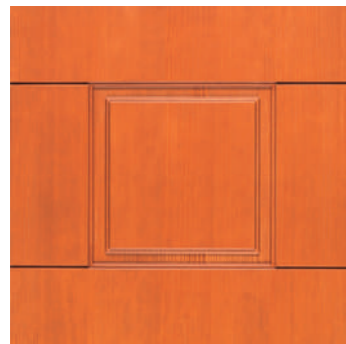

PINO CHIARO
Light pine / Pino claro / Pin clair